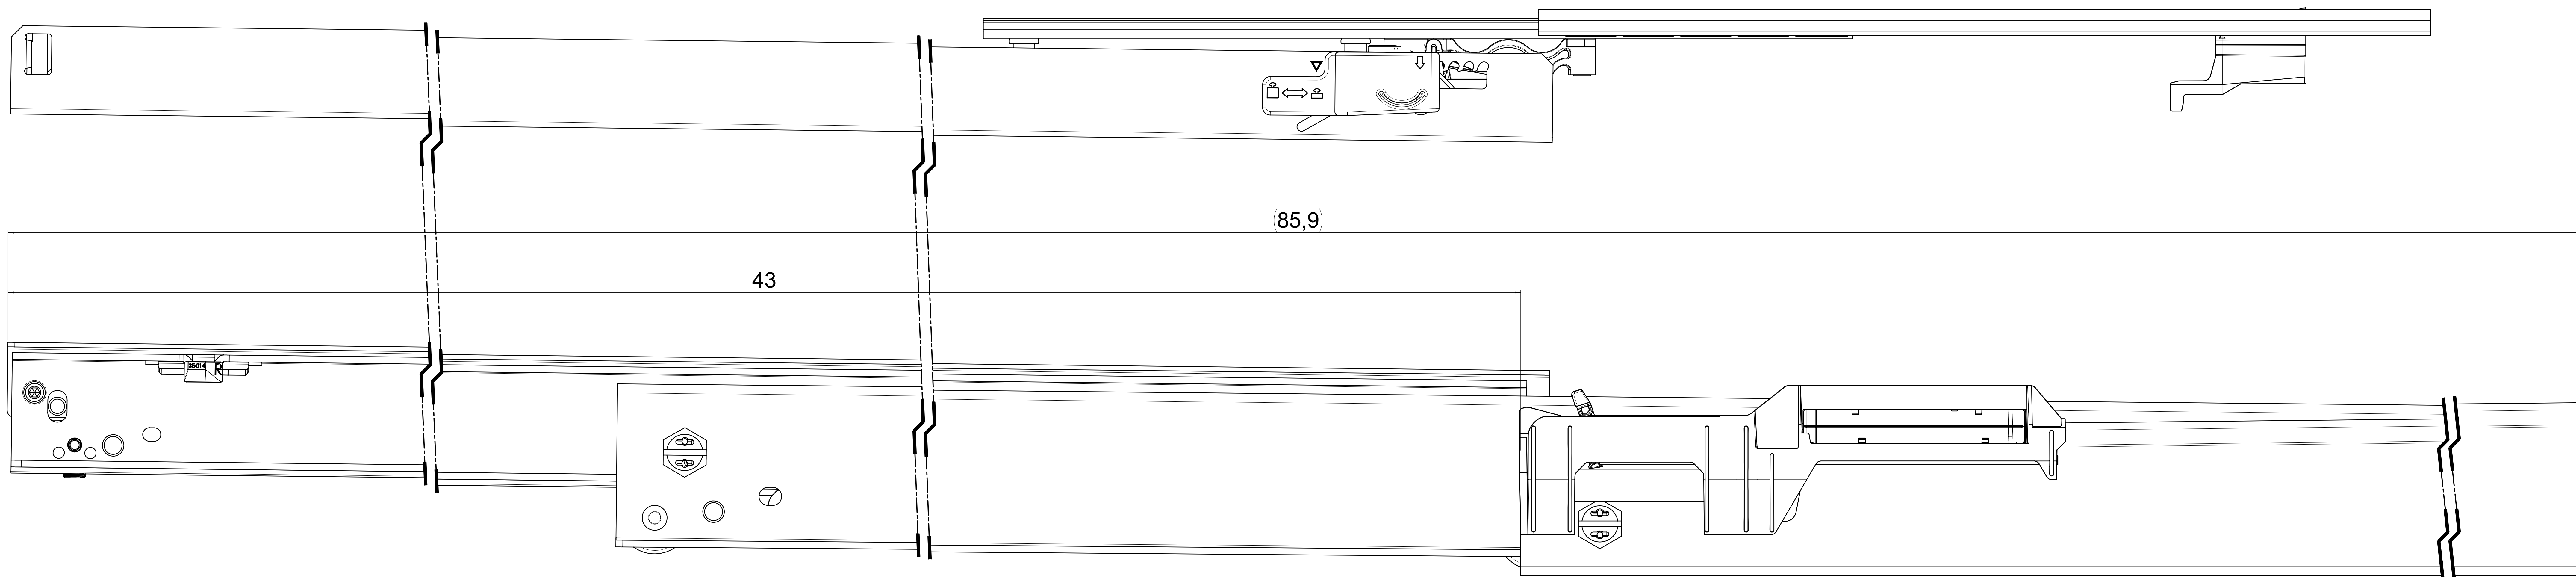

dimensions without coating / maximum coating allowed 0.1mm

X

⚠ = check dimension , next free check number ⚠

final approval

customer name:

signed by:

date:

all dimensions in inch

This drawing remains our property and may not be multiplied neither be disclosed to third parties (§§1,3 and 5 from the copyright Act (UrhG)), covered according to DIN ISO 16016

scale:	1:1	surface:	steel
material:	semi finished parts		
drawn:	21-11-2021	name:	GB
proven:	00-00-0000	description:	FR 777A / 110 (inch)
			progressive-action full-extension
			drawerslide / bottom mount
		drawing number:	777A.1100-GA.0000
		replaces version (date):	

Filterer AG & Co KG
A-6800 Lustenau / Austria
C14-8430 St. Margrethen
includes: beabarger