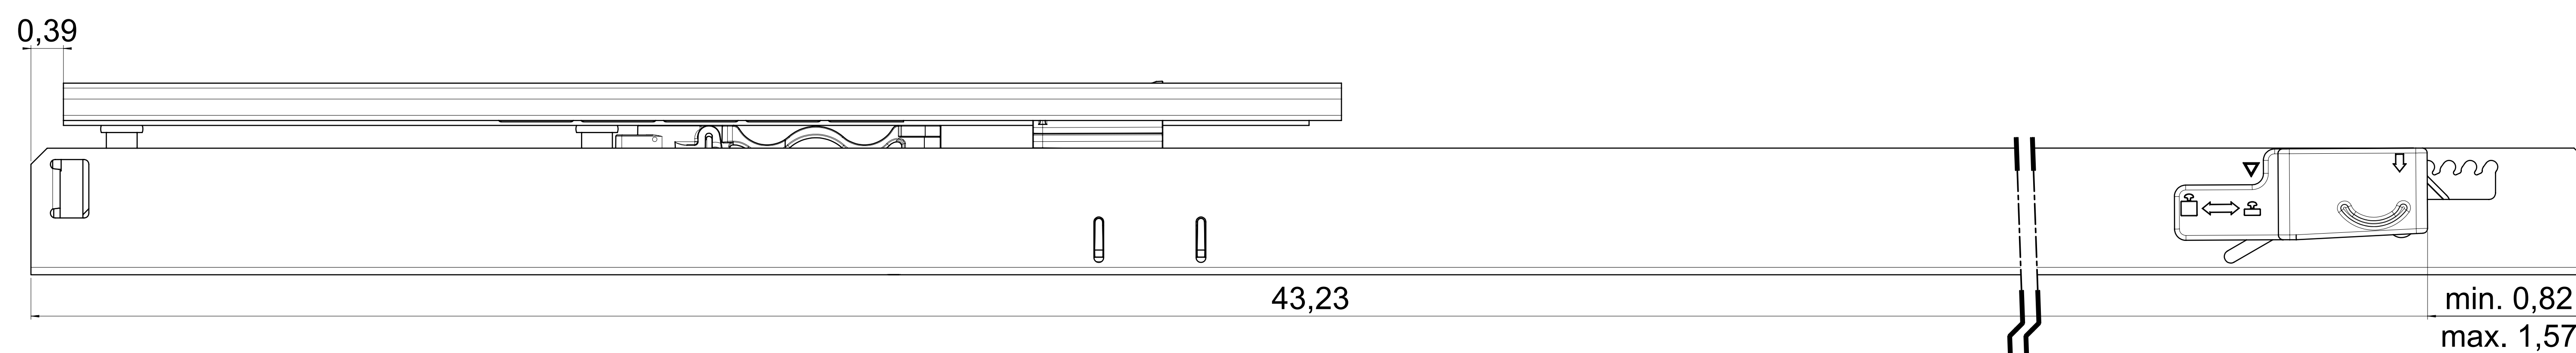

dimensions without coating / maximum coating allowed 0.1mm

X

⚠ = check dimension , next free check number ⚠

final approval

customer name:

signed by:

date:

all dimensions in inch

This drawing remains our property and may not be multiplied neither be disclosed to third parties (§§1,3 and 5 from the copyright Act (UrhG)), covered according to DIN ISO 16016

scale:	1:1	surface:	steel
material:	semi finished parts		
drawn:	21-11-2021	name:	GB
proven:	00-00-0000	description:	FR 777A / 110 (inch)
			progressive-action full-extension
			drawerslide / bottom mount
		drawing number:	777A.1100-GA.0000
		replaces version (date):	

Filterer AG & Co KG
A-6800 Lustenau / Austria
C14-8430 St. Margrethen
includes: beabarger