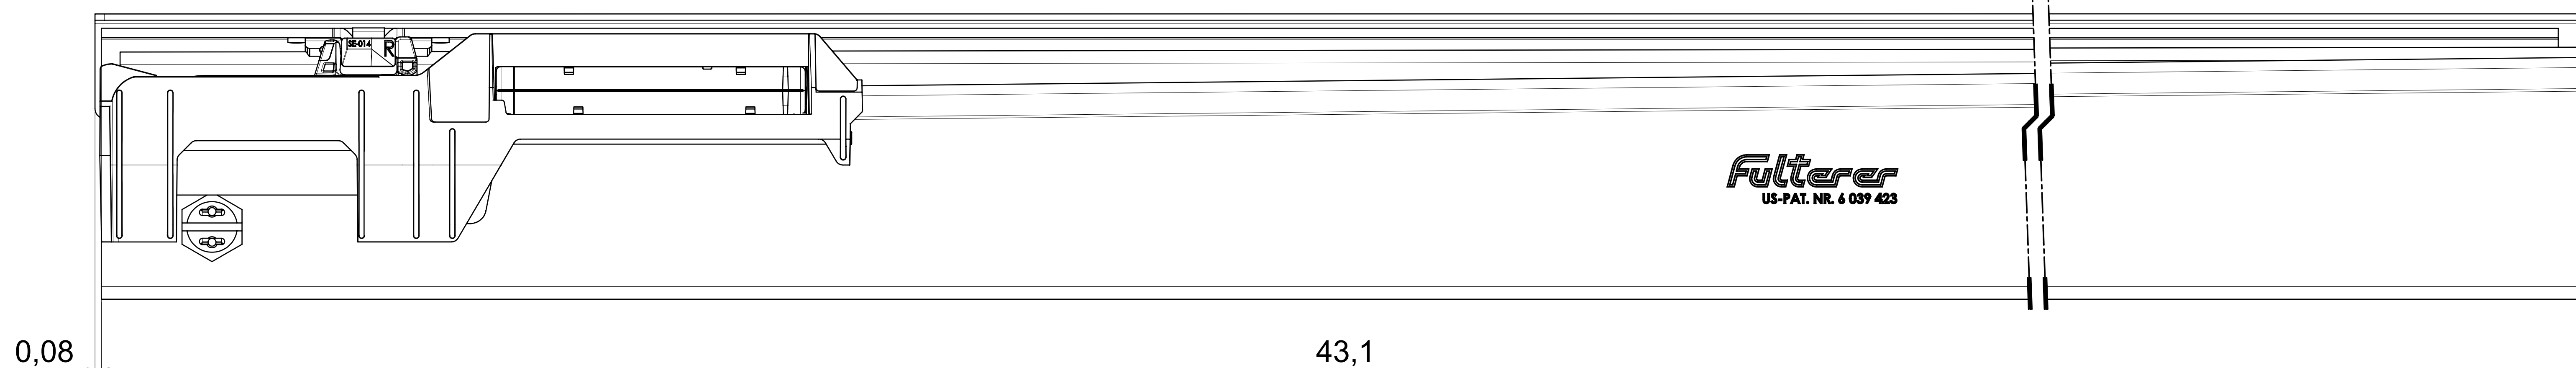

dimensions without coating / maximum coating allowed 0.1mm

X

⚠ = check dimension , next free check number ⚠

final approval

customer name:

signed by:

date:

all dimensions in inch

This drawing remains our property and may not be multiplied neither be disclosed to third parties (§§1,3 and 5 from the copyright Act (UrhG)), covered according to DIN ISO 16016

scale:	1:1	surface:	steel
material:	semi finished parts		
drawn:	21-11-2021	name:	GB
proven:	00-00-0000	description:	FR 777A / 110 (inch)
			progressive-action full-extension
			drawerslide / bottom mount
		drawing number:	777A.1100-GA.0000
		replaces version (date):	

Filterer AG & Co KG
A-6800 Lustenau / Austria
C14-8430 St. Margrethen
includes: beabarger