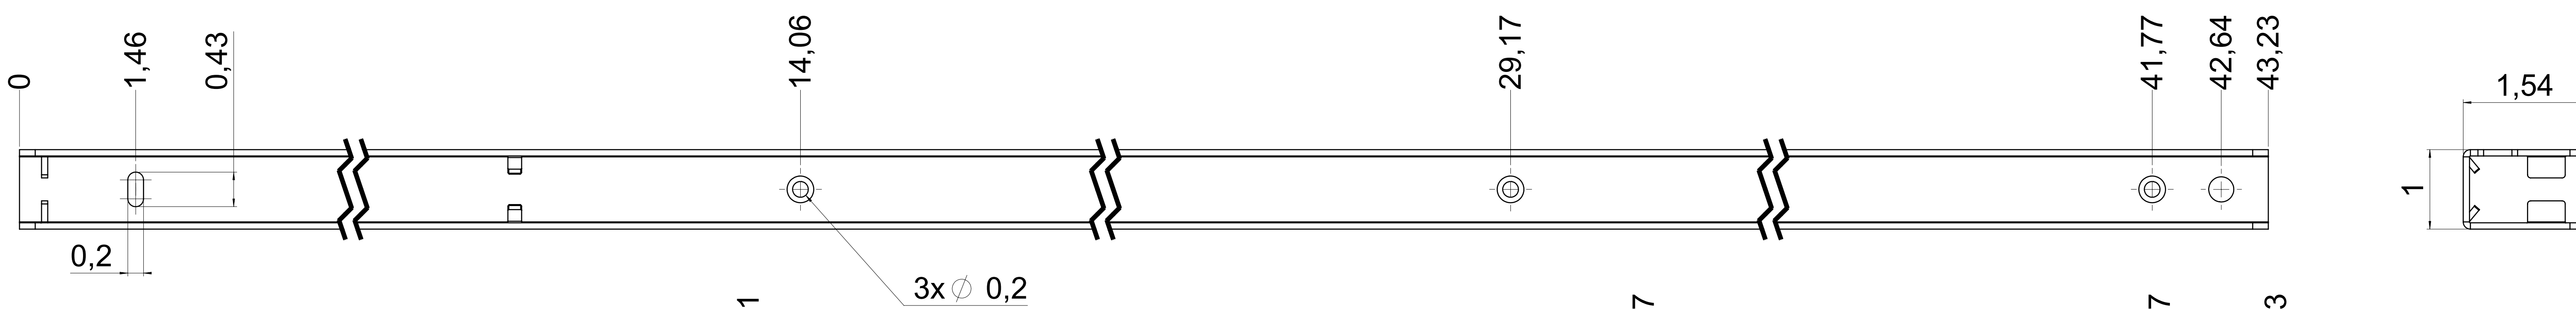

dimensions without coating / maximum coating allowed 0.1mm

X

top guide cabinet profile

top guide drawer profile

bottom guide drawer profile

bottom guide cabinet profile

final approval

customer name:

signed by:

date:

all dimensions in mm

| | | | | | | | |
|--|------------|--------|-----|-----------------|-------------------|--------------------------------|--|
| This drawing remains our property and may not be multiplied neither be disclosed to third parties (§§1,3 and 5 from the copyright Act (UrHG)) covered according to DIN ISO 15015 | | scale: | 1:1 | surface: | steel | material, semi finished parts: | AO |
| drawn | 21-11-2021 | name | GB | description: | FR 777A / 110 | EN (inch) | progressive-action full-extension drawerslide / bottom mount |
| proven | 00-00-0000 | no | 00 | drawing number: | 777A.1100-GA.0000 | replaces version 03/10: | |
| changes | date | na. | | | | | |

DIN ISO 128-30 missing dimensions see 3D = theor. intersection

Filterer AG & Co KG
A-6800 Lustenau / Austria
C14-8430 St. Margarethen
Dienstag, 01. Januar 2023 14:54:16
Inchelle beibehalten

dimensions without coating / maximum coating allowed 0.1mm

| | | | |
|-----------|---------------------|--------------------------|-----------------------------------|
| scale: | 1:1 | surface: | steel |
| material: | semi finished parts | | |
| drawn: | 21-11-2021 | name: | GB |
| proven: | 00-00-0000 | description: | FR 777A / 110 (inch) |
| | | | progressive-action full-extension |
| | | | drawerslide / bottom mount |
| | | drawing number: | 777A.1100-GA.0000 |
| | | replaces version (date): | |