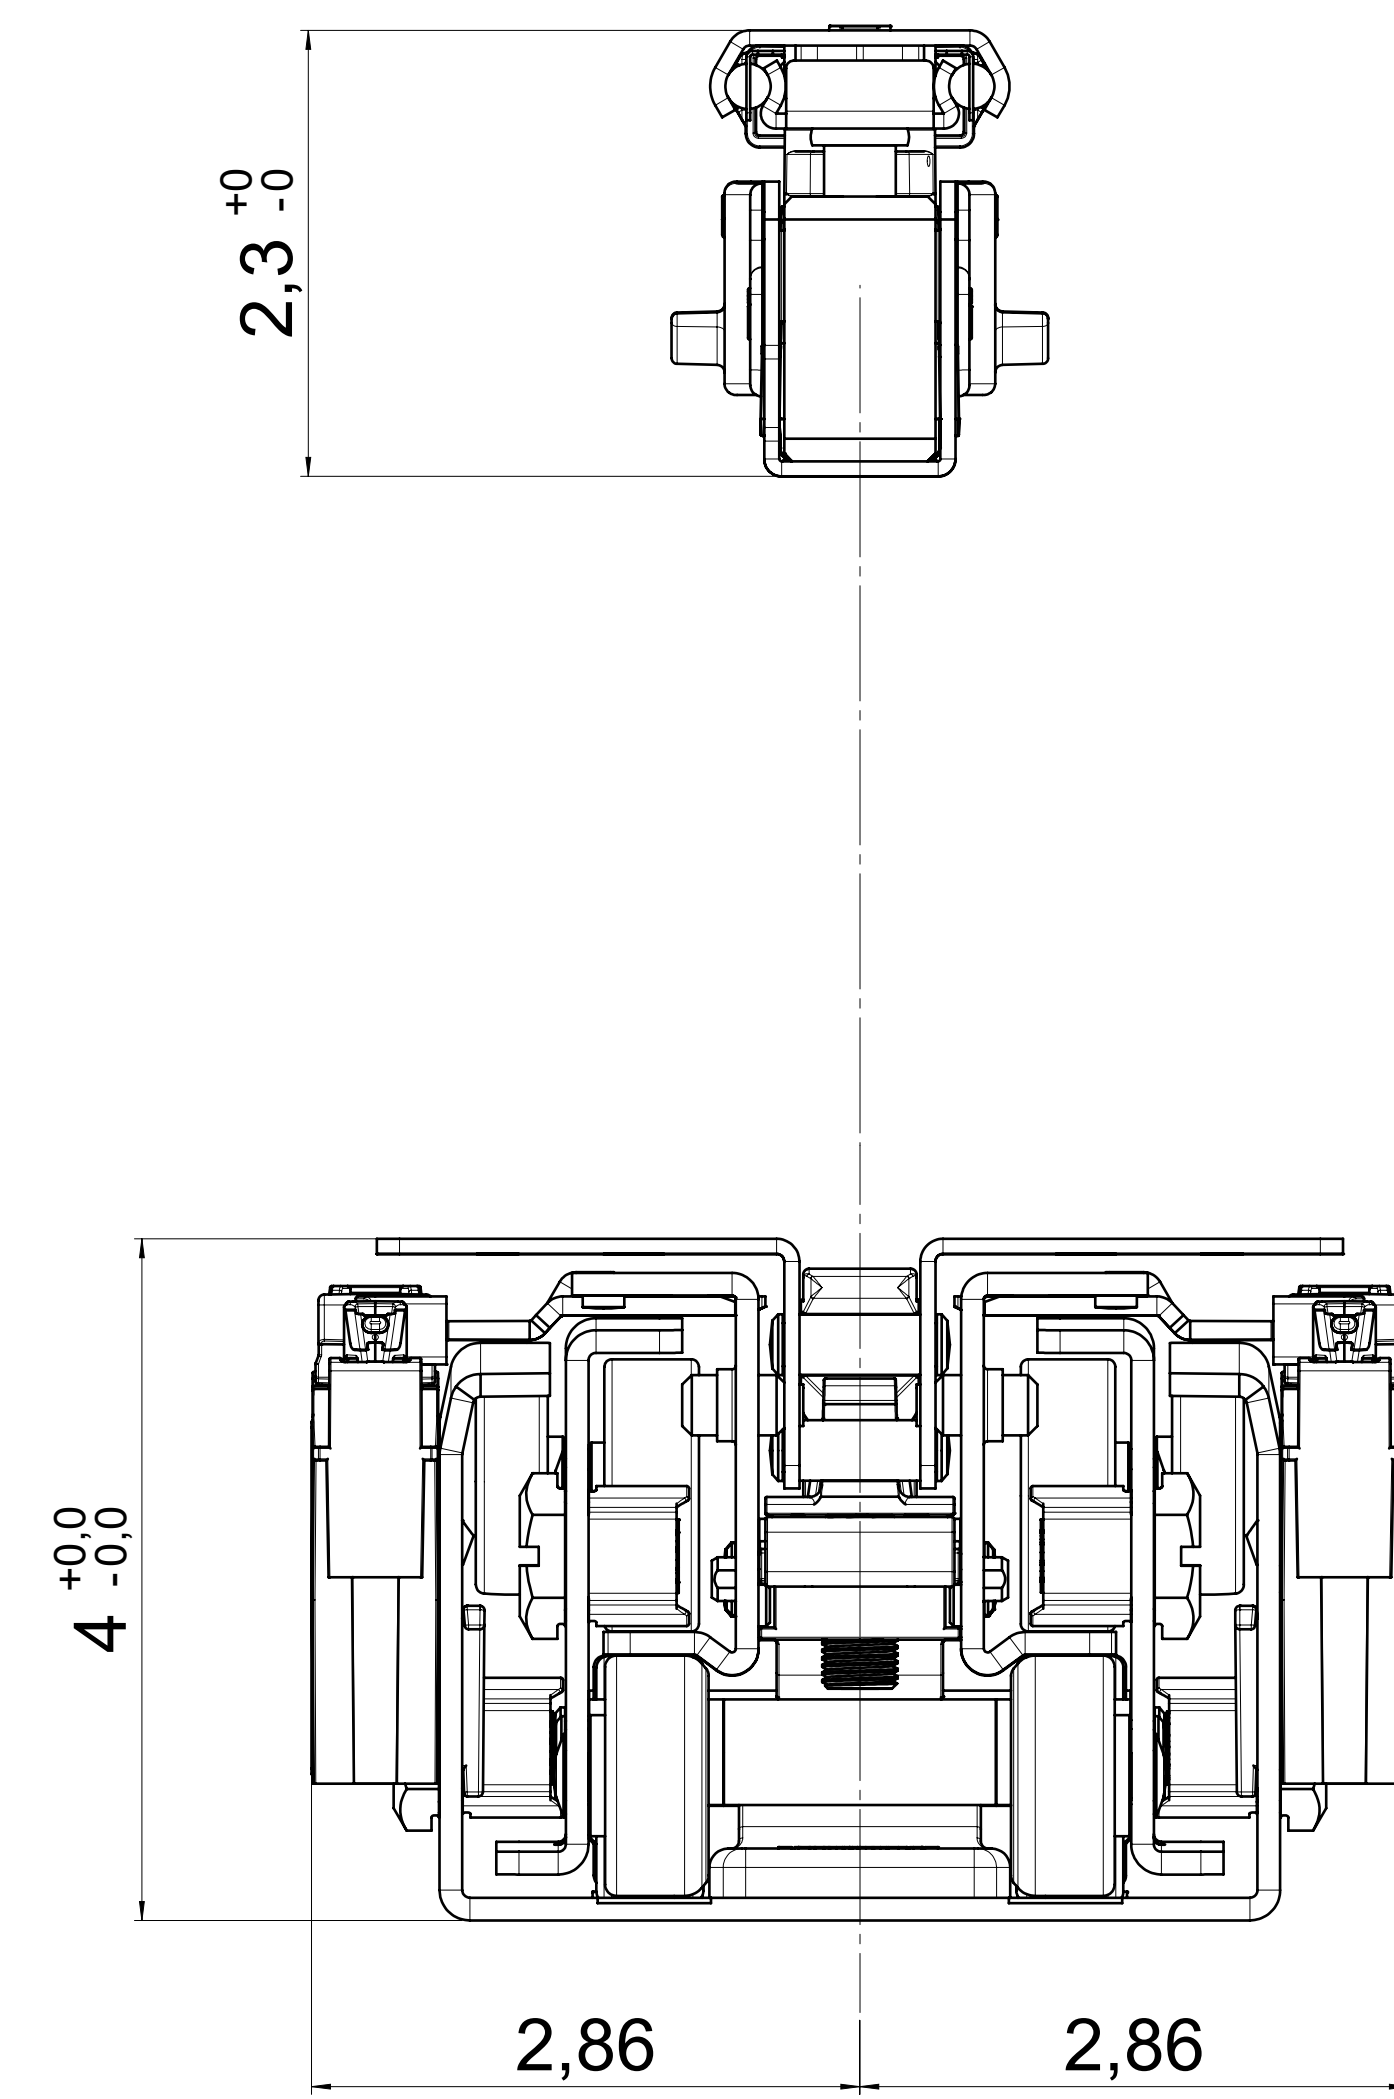

dimensions without coating / maximum coating allowed 0.1mm

X

top guide cabinet profile

top guide drawer profile

bottom guide drawer profile

bottom guide cabinet profile

final approval

customer name:

signed by:

date:

all dimensions in mm

| | | | | | | | |
|--|------------|--------|-----|-----------------|-------------------|--------------------------------|--|
| This drawing remains our property and may not be multiplied neither be disclosed to third parties (§§1,3 and 5 from the copyright Act (UrHG)) covered according to DIN ISO 15015 | | scale: | 1:1 | surface: | steel | material, semi finished parts: | AO |
| drawn | 21-11-2021 | name | GB | description: | FR 777A / 110 | EN (inch) | progressive-action full-extension drawerslide / bottom mount |
| proven | 00-00-0000 | no | 00 | drawing number: | 777A.1100-GA.0000 | replaces version 03/10: | |
| changes | date | na. | | | | | |

DIN ISO 128-30 missing dimensions see 3D = theor. intersection

Filterer AG & Co KG
A-6800 Lustenau / Austria
C14-8430 St. Margarethen
Dienstag, 01. Januar 2023 14:54:16
Inchelle beibehalten

dimensions without coating / maximum coating allowed 0.1mm

| | | | |
|-----------|---------------------|--------------------------|-----------------------------------|
| scale: | 1:1 | surface: | steel |
| material: | semi finished parts | | |
| drawn: | 21-11-2021 | name: | GB |
| proven: | 00-00-0000 | description: | FR 777A / 110 (inch) |
| | | | progressive-action full-extension |
| | | | drawerslide / bottom mount |
| | | drawing number: | 777A.1100-GA.0000 |
| | | replaces version (date): | |