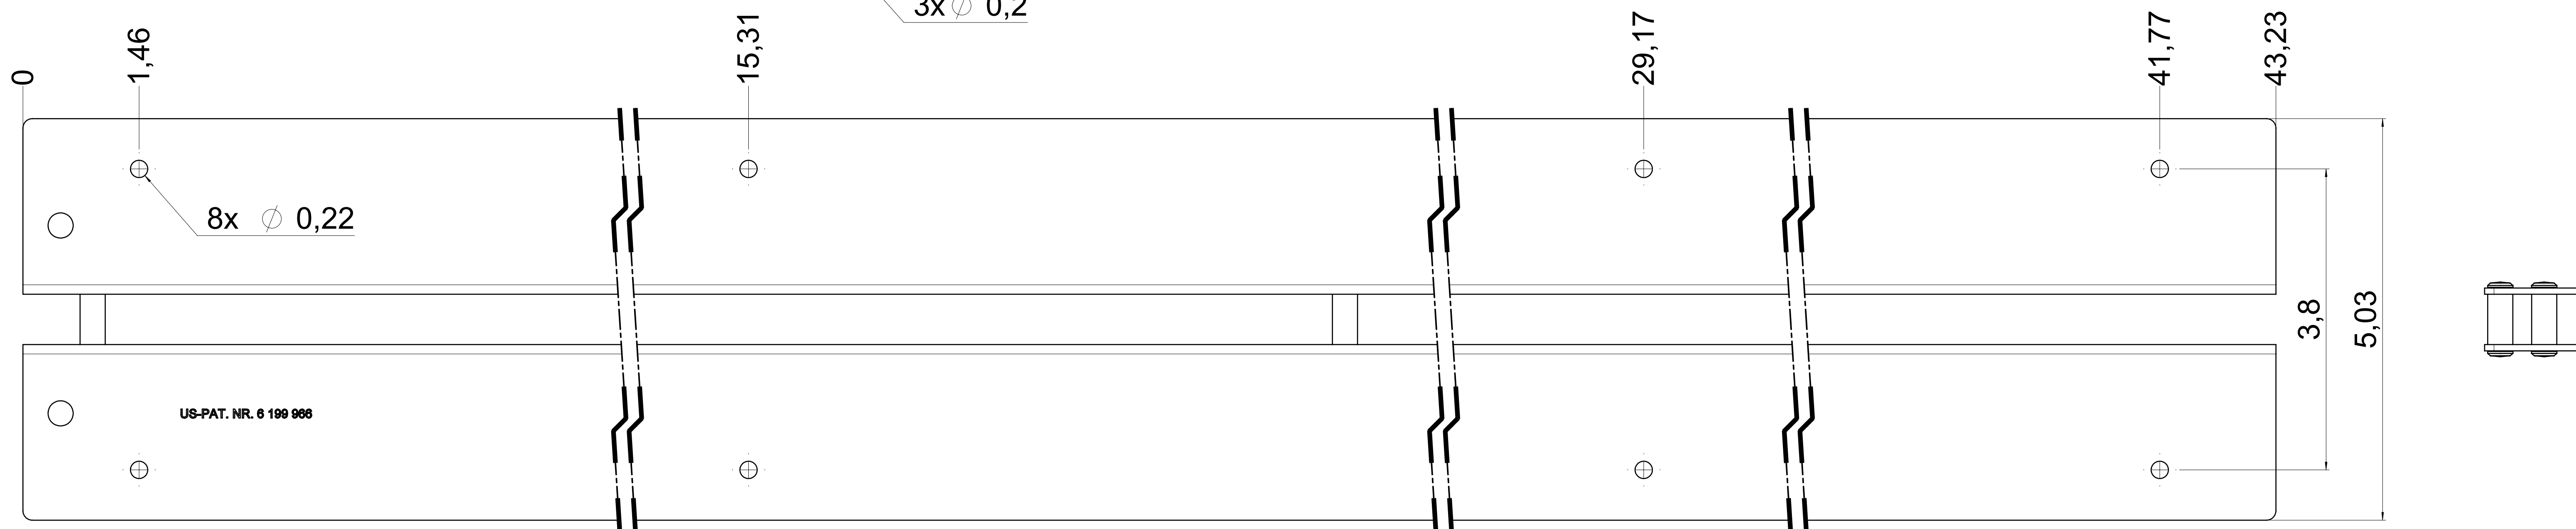

dimensions without coating / maximum coating allowed 0.1mm

X

top guide cabinet profile

top guide drawer profile

bottom guide drawer profile

bottom guide cabinet profile

final approval

customer name:

signed by:

date:

all dimensions in mm

| | | | | | | | |
|--|------------|--------|-----|-----------------|-------------------|--------------------------------|--|
| This drawing remains our property and may not be multiplied neither be disclosed to third parties (§§1,3 and 5 from the copyright Act (UrHG)) covered according to DIN ISO 15015 | | scale: | 1:1 | surface: | steel | material, semi finished parts: | AO |
| drawn | 21-11-2021 | name | GB | description: | FR 777A / 110 | EN (inch) | progressive-action full-extension drawerslide / bottom mount |
| proven | 00-00-0000 | no | 00 | drawing number: | 777A.1100-GA.0000 | replaces version 03/10: | |
| changes | date | na. | | | | | |

DIN ISO 128-30 missing dimensions see 3D = theor. intersection

Filterer AG & Co KG
A-6800 Lustenau / Austria
C14-8430 St. Margarethen
Dienstag, 01. Januar 2023 14:54:16
Inchelle beibehalten

dimensions without coating / maximum coating allowed 0.1mm

| | | | |
|-----------|---------------------|--------------------------|-----------------------------------|
| scale: | 1:1 | surface: | steel |
| material: | semi finished parts | | |
| drawn: | 21-11-2021 | name: | GB |
| proven: | 00-00-0000 | description: | FR 777A / 110 (inch) |
| | | | progressive-action full-extension |
| | | | drawerslide / bottom mount |
| | | drawing number: | 777A.1100-GA.0000 |
| | | replaces version (date): | |