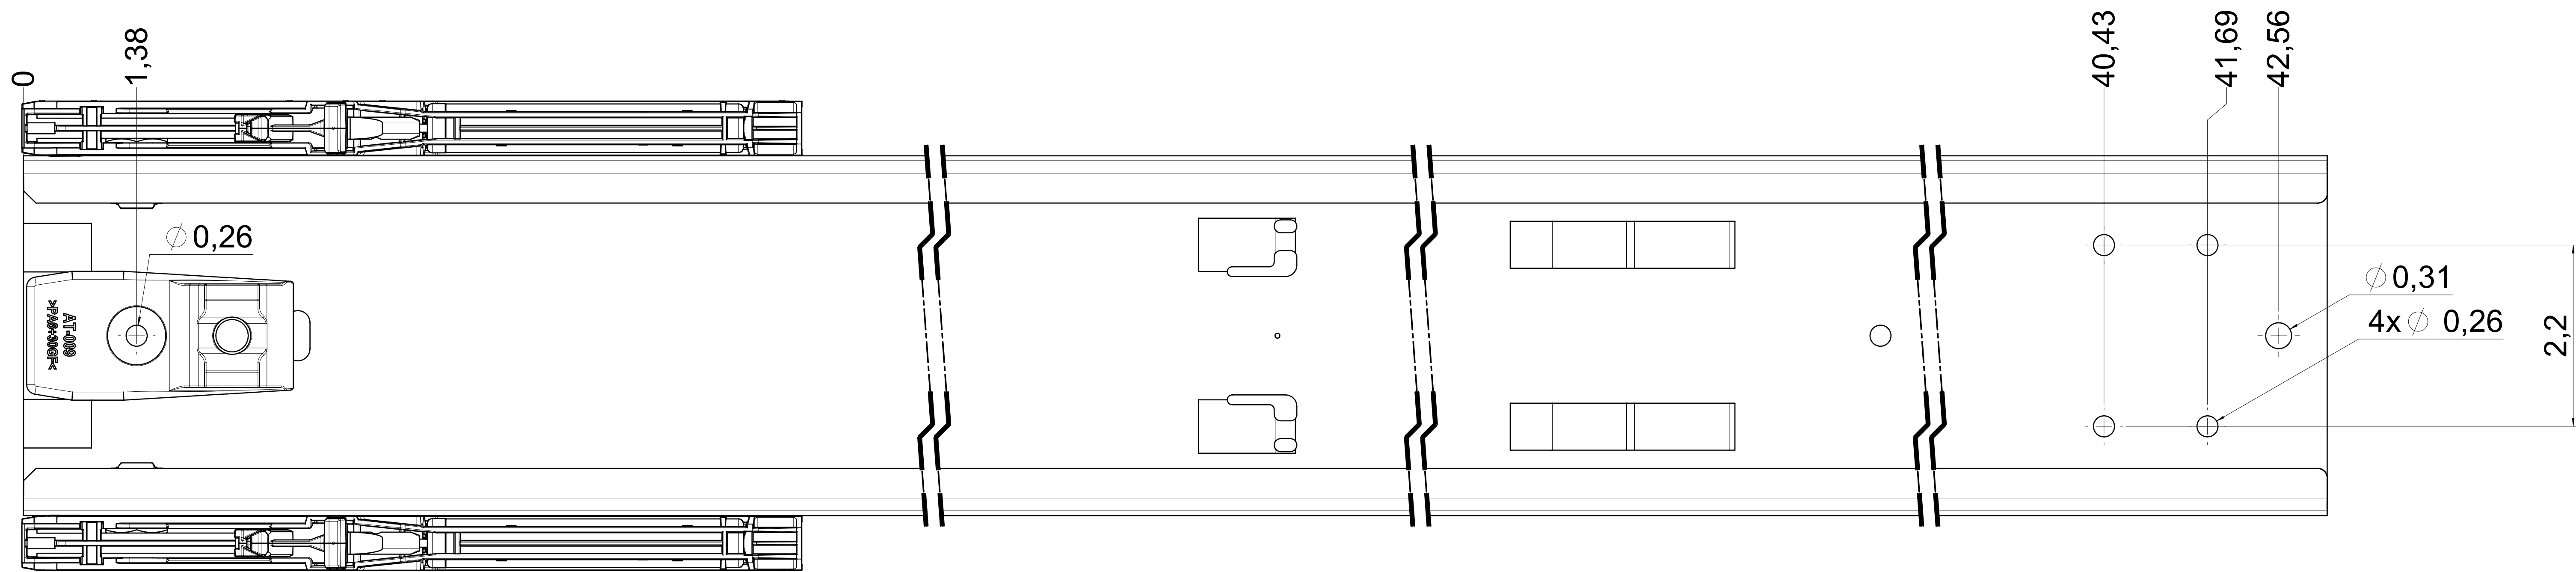

dimensions without coating / maximum coating allowed 0.1mm

X

top guide cabinet profile

top guide drawer profile

bottom guide drawer profile

bottom guide cabinet profile

final approval

customer name:

signed by:

date:

all dimensions in mm

| | | | | | | | |
|--|------------|--------|-----|-----------------|-------------------|--------------------------------|--|
| This drawing remains our property and may not be multiplied neither be disclosed to third parties (§§1,3 and 5 from the copyright Act (UrHG)) covered according to DIN ISO 15015 | | scale: | 1:1 | surface: | steel | material, semi finished parts: | AO |
| drawn | 21-11-2021 | name | GB | description: | FR 777A / 110 | EN (inch) | progressive-action full-extension drawerslide / bottom mount |
| proven | 00-00-0000 | no | 00 | drawing number: | 777A.1100-GA.0000 | replaces version 03/10: | |
| changes | date | na. | | | | | |

DIN ISO 128-30 missing dimensions see 3D = theor. intersection

Filterer AG & Co KG
A-6800 Lustenau / Austria
C14-8430 St. Margarethen
Dienstag, 01. Januar 2023 14:54:16
Inchelle beibehalten

dimensions without coating / maximum coating allowed 0.1mm

| | | | |
|-----------|---------------------|--------------------------|-----------------------------------|
| scale: | 1:1 | surface: | steel |
| material: | semi finished parts | | |
| drawn: | 21-11-2021 | name: | GB |
| proven: | 00-00-0000 | description: | FR 777A / 110 (inch) |
| | | | progressive-action full-extension |
| | | | drawerslide / bottom mount |
| | | drawing number: | 777A.1100-GA.0000 |
| | | replaces version (date): | |