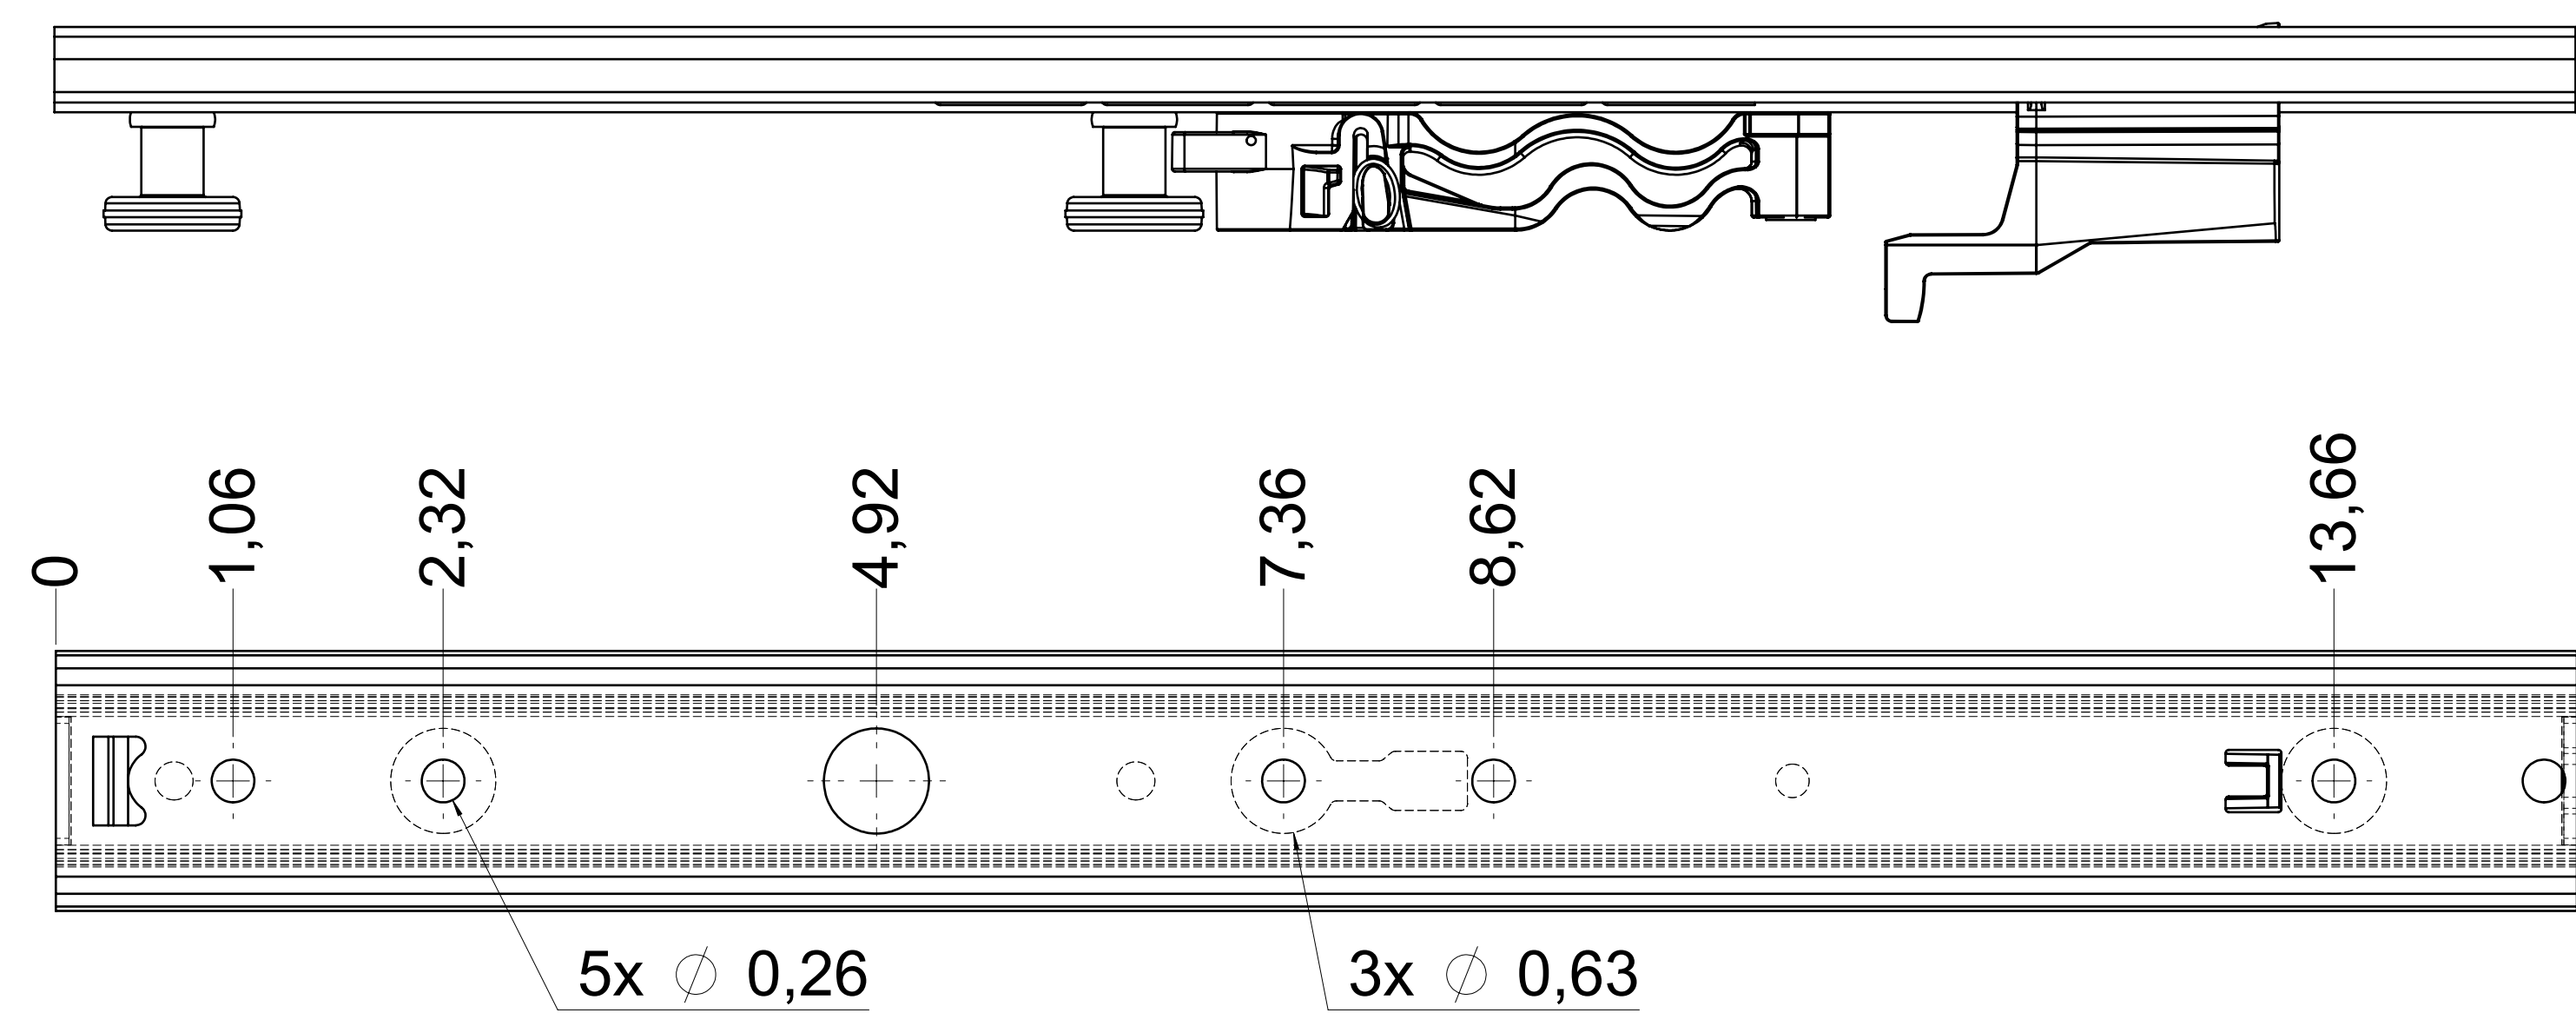

dimensions without coating / maximum coating allowed 0.1mm

X

top guide cabinet profile

top guide drawer profile

bottom guide drawer profile

bottom guide cabinet profile

final approval

customer name:

signed by:

date:

all dimensions in mm

| | | | | | | | |
|--|------------|--------|-----|-----------------|-------------------|--------------------------------|--|
| This drawing remains our property and may not be multiplied neither be disclosed to third parties (§§1,3 and 5 from the copyright Act (UrHG)) covered according to DIN ISO 15015 | | scale: | 1:1 | surface: | steel | material, semi finished parts: | AO |
| drawn | 21-11-2021 | name | GB | description: | FR 777A / 110 | EN (inch) | progressive-action full-extension drawerslide / bottom mount |
| proven | 00-00-0000 | no | 00 | drawing number: | 777A.1100-GA.0000 | replaces version 03/10: | |
| changes | date | na. | | | | | |

DIN ISO 128-30 missing dimensions see 3D = theor. intersection

Filterer AG & Co KG
A-6800 Lustenau / Austria
C14-8430 St. Margarethen
Dienstag, 01. Januar 2023 14:54:16
Inchelle beibehalten

dimensions without coating / maximum coating allowed 0.1mm

| | | | |
|-----------|---------------------|--------------------------|-----------------------------------|
| scale: | 1:1 | surface: | steel |
| material: | semi finished parts | | |
| drawn: | 21-11-2021 | name: | GB |
| proven: | 00-00-0000 | description: | FR 777A / 110 (inch) |
| | | | progressive-action full-extension |
| | | | drawerslide / bottom mount |
| | | drawing number: | 777A.1100-GA.0000 |
| | | replaces version (date): | |