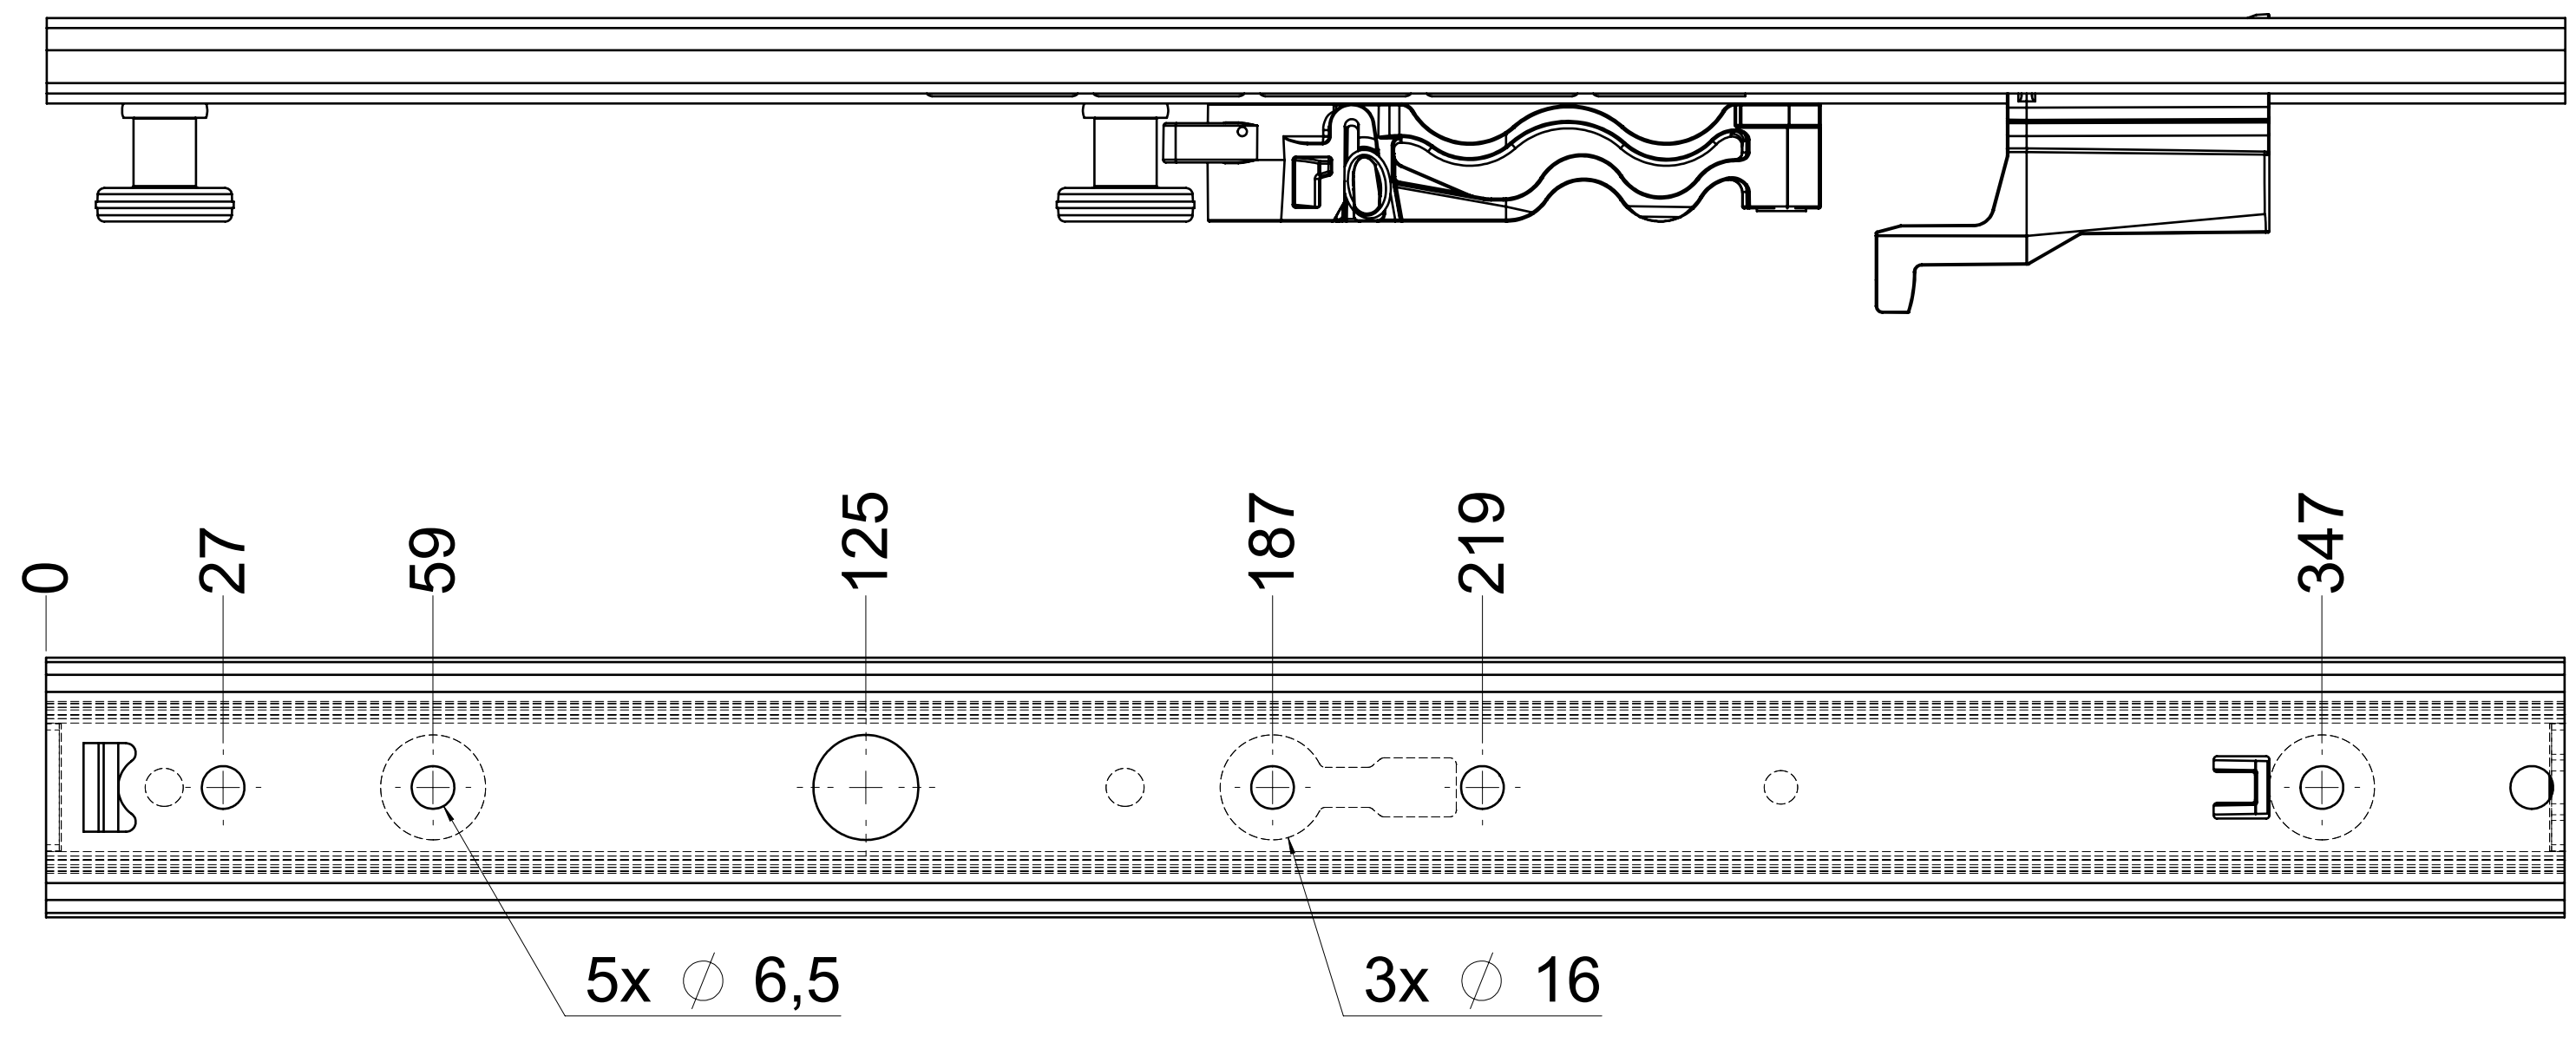

dimensions without coating / maximum coating allowed 0.1mm

X

top guide cabinet profile