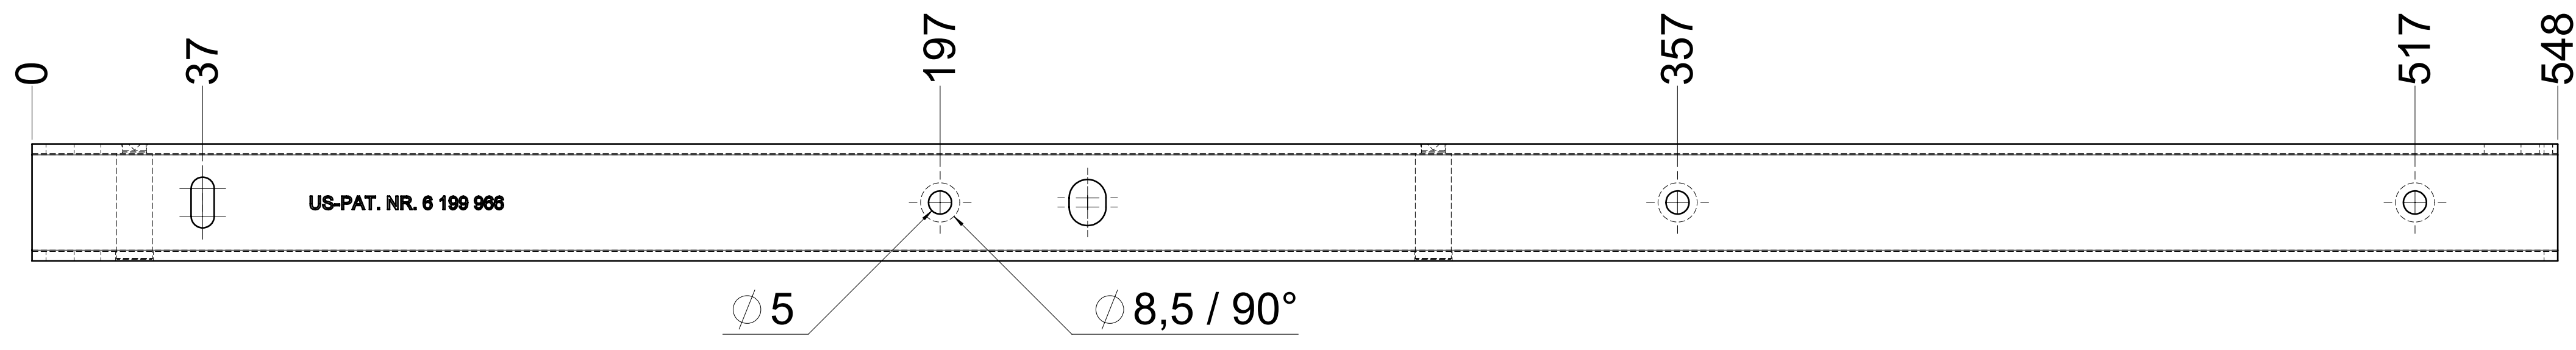

bottom guide drawer profile