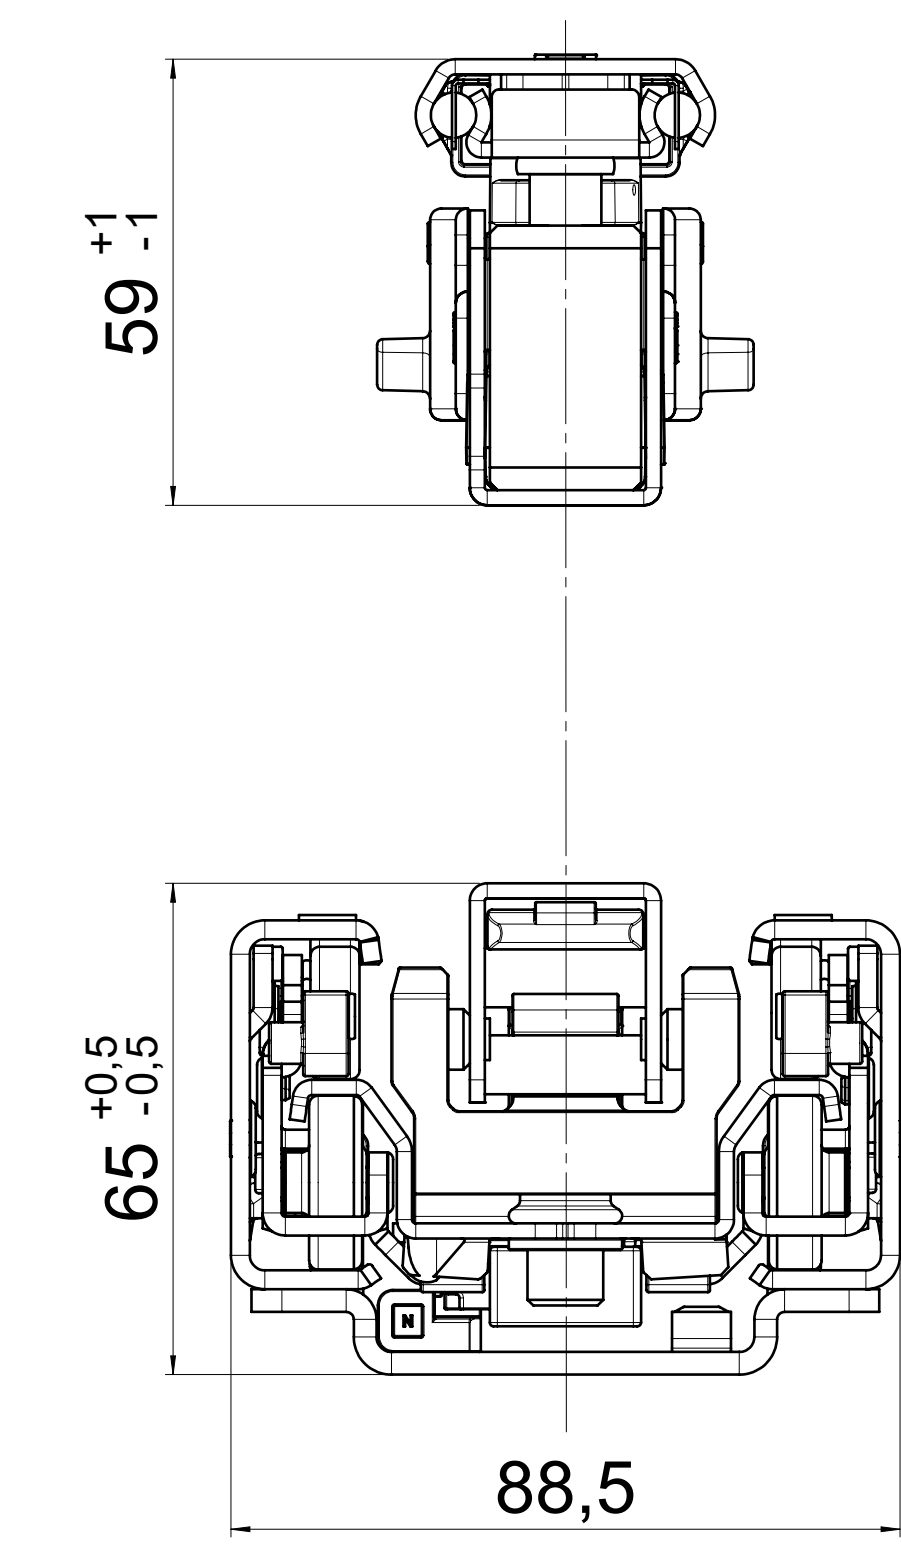

dimensions without coating / maximum coating allowed 0.1mm

X

top guide cabinet profile

top guide drawer profile

bottom guide drawer profile

bottom guide cabinet profile

final approval

customer name:

signed by:

date:

| all dimensions in mm | | | | DIN ISO 128-30 missing dimensions see 3D = theor. intersection | |
|--|--|--|--|--|------------|
| This drawing remains our property and may not be disclosed to third parties (§§1,3 and 5 from the copyright Act (UrhG)) covered according to DIN ISO 16015 | | | | scale: | surface: |
| | | | | 1:1 | steel |
| | | | | (technical requirements Filterer) | |
| | | | | drawn: | date: |
| | | | | 07-12-2022 | GB |
| | | | | proven: | 00-00-0000 |
| | | | | description: | |
| | | | | FR 775A / 55 EN (mm) | |
| | | | | progressive-action full-extension | |
| | | | | drawerslide / bottom mount | |
| | | | | drawing number: | |
| | | | | 775A.550-GA.0000 | |
| | | | | replaces version GB16: | |
| | | | | changes: | |
| | | | | date: | |
| | | | | na: | |
| | | | | drawing number: | |
| | | | | 775A.550-GA.0000 | |
| | | | | replaces version GB16: | |