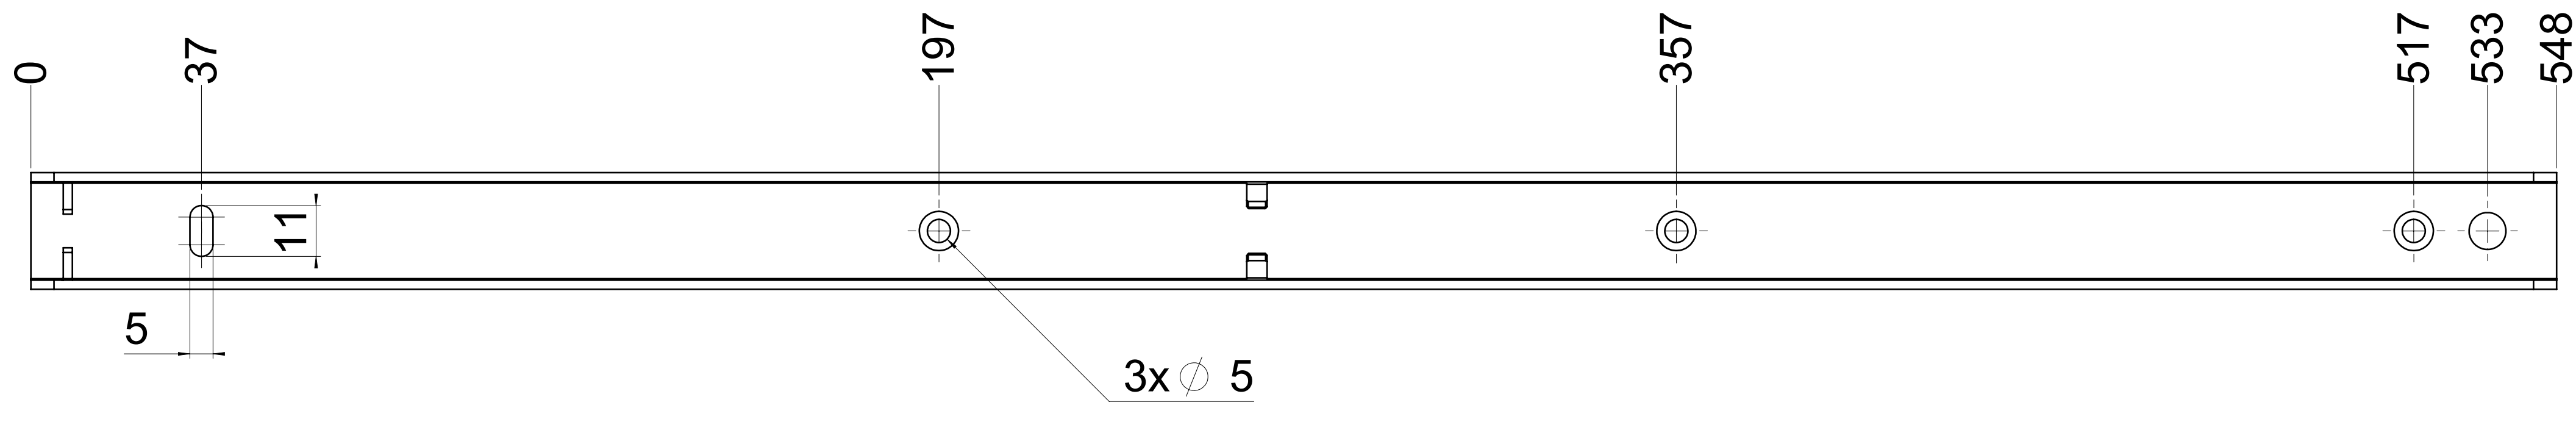

top guide drawer profile