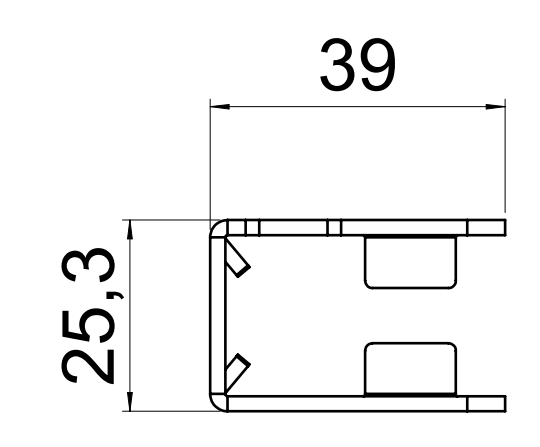

dimensions without coating / maximum coating allowed 0.1mm

X

top guide cabinet profile

top guide drawer profile

bottom guide drawer profile

bottom guide cabinet profile

final approval

customer name:

dimensions without coating / maximum coating allowed 0.1mm

X

⚠ = check dimension , next free check number ⚠

final approval

customer name: _____

signed by: _____

date: _____

| | | | |
|--|------------|--|---|
| all dimensions in mm | | DIN ISO 128-30 missing dimensions see 3D = theor. intersection | |
| This drawing remains our property and may not be disclosed to third parties (§§1,3 and 5 from the copyright Act (UrhG)) covered according to DIN ISO 16016 | | | |
| scale: | 1:1 | surface: | steel (technical requirements Filterer) |
| drawn: | 07-12-2022 | name: | GB |
| proven: | 00-00-0000 | description: | FR 775A / 55 - EN (mm) progressive-action full-extension drawerslide / bottom mount |
| | | drawing number: | 775A.550-GA.0000 |
| Filterer AG & Co KG A-6800 Lustenau / Austria Filterer AG CH-8430 St. Margrethen | | replaces version date: | |
| changes | date | na. | incl. date |