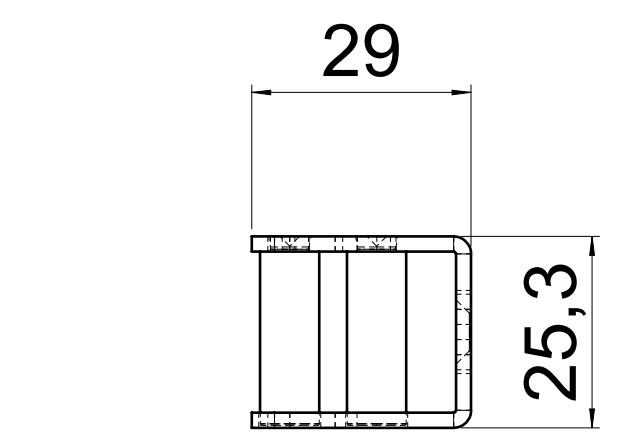

dimensions without coating / maximum coating allowed 0.1mm

X

top guide cabinet profile

top guide drawer profile

bottom guide drawer profile

bottom guide cabinet profile

final approval

customer name:

dimensions without coating / maximum coating allowed 0.1mm

X

⚠ = check dimension , next free check number ⚠

final approval

customer name: _____

signed by: _____

date: _____

| | | | |
|--|------------|--|---|
| all dimensions in mm | | DIN ISO 128-30 missing dimensions see 3D = theor. intersection | |
| This drawing remains our property and may not be disclosed to third parties (§§1,3 and 5 from the copyright Act (UrhG)) covered according to DIN ISO 16016 | | | |
| scale: | 1:1 | surface: | steel (technical requirements Filterer) |
| drawn: | 07-12-2022 | name: | GB |
| proven: | 00-00-0000 | description: | FR 775A / 55 - EN (mm) progressive-action full-extension drawerslide / bottom mount |
| | | drawing number: | 775A.550-GA.0000 |
| Filterer AG & Co KG A-6800 Lustenau / Austria Filterer AG CH-8430 St. Margrethen | | replaces version date: | |
| changes | date | na. | incl. date |