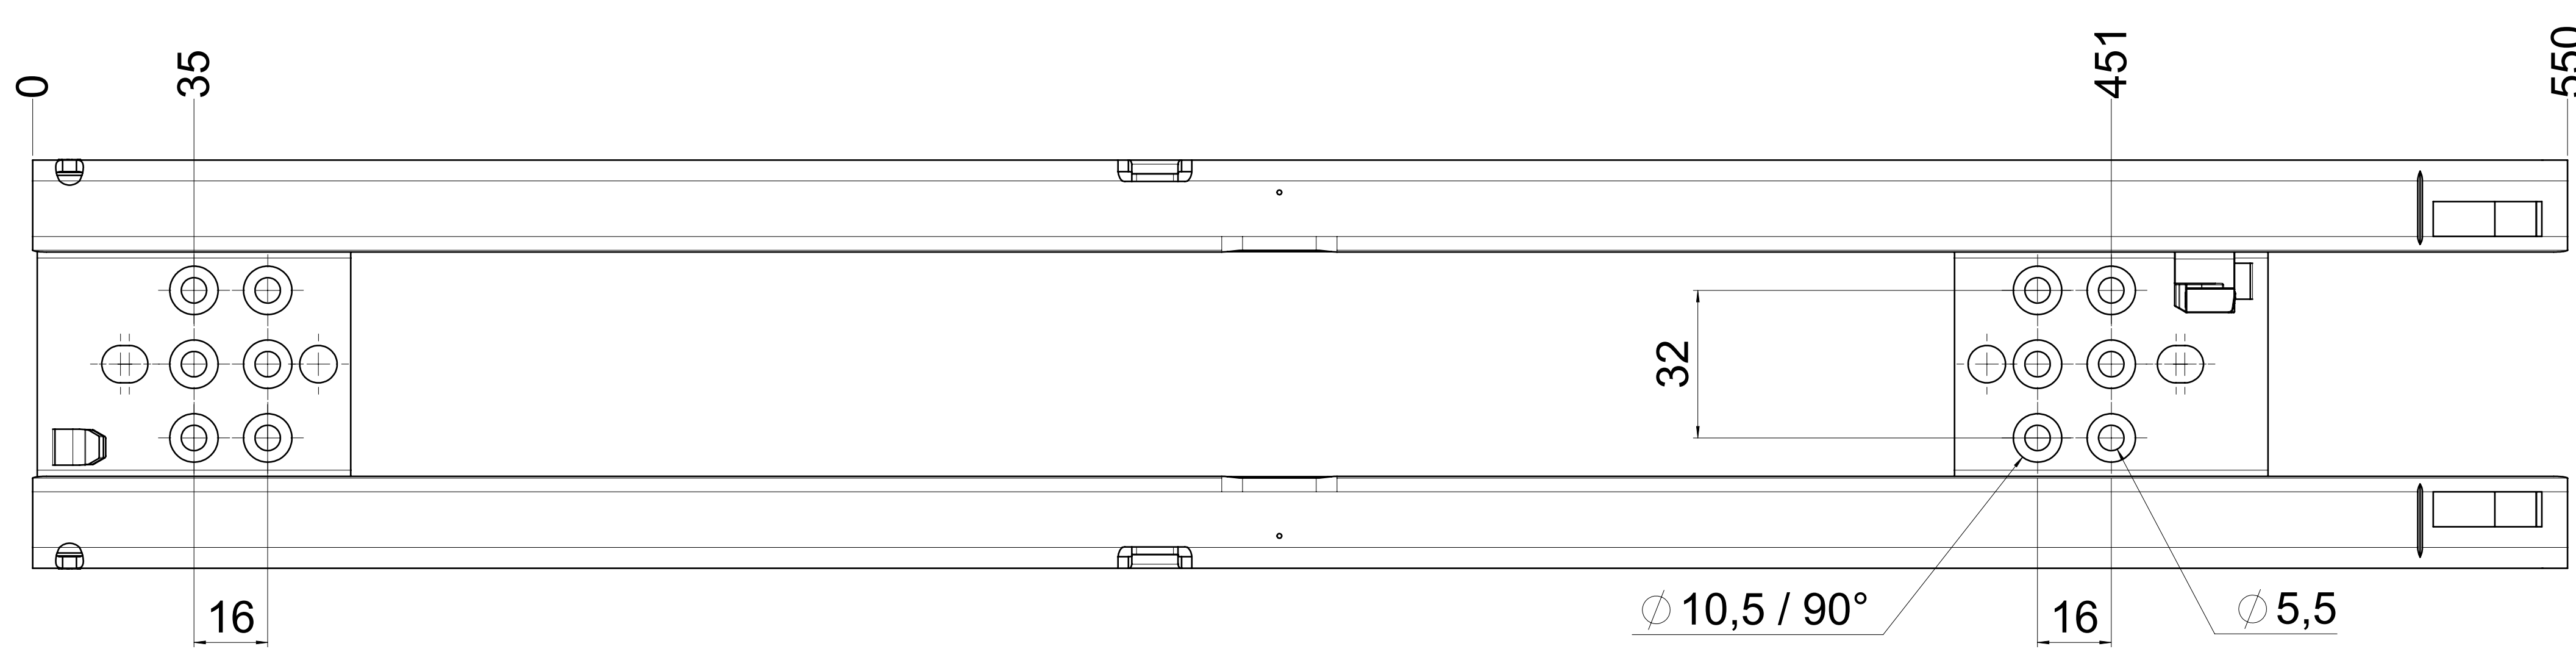

bottom guide cabinet profile

final approval

customer name:

signed by:

date:

all dimensions in mm				DIN ISO 128-30 missing dimensions see 3D = theor. intersection	
This drawing remains our property and may not be disclosed to third parties (§§1,3 and 5 from the copyright Act (UrhG)) covered according to DIN ISO 16015				scale:	surface:
				1:1	steel
				(technical requirements Filterer)	
				drawn:	date:
				07-12-2022	GB
				proven:	00-00-0000
				description:	
				FR 775A / 55 EN (mm)	
				progressive-action full-extension	
				drawerslide / bottom mount	
				drawing number:	
				775A.550-GA.0000	
				replaces version GB16:	
				changes:	
				date:	
				na:	
				drawing number:	
				775A.550-GA.0000	
				replaces version GB16: