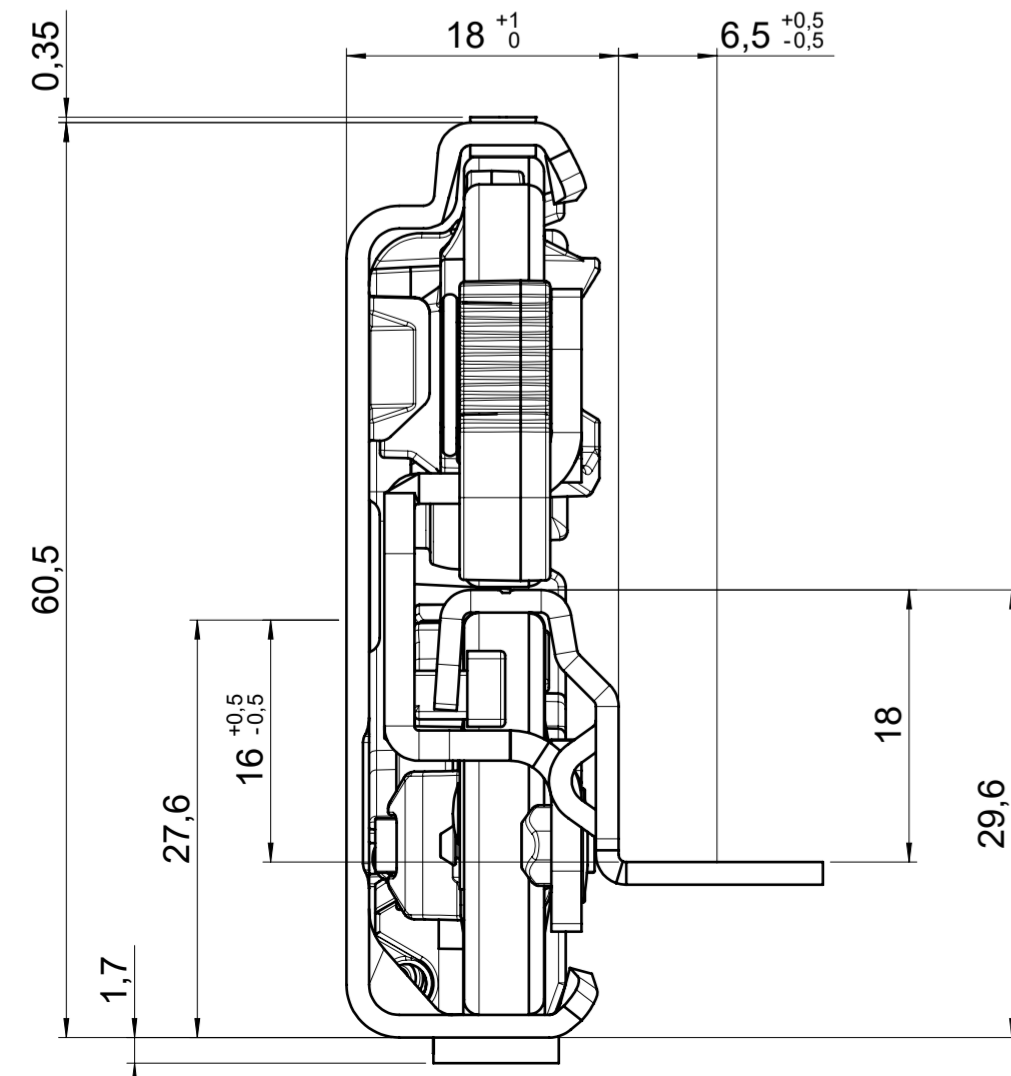

drawn on the left (mirrored on the right)

extension 535

as an option you can retrofit the ECD

Fulterer

ECD 79

Fulterer

length 550

ECD 79

Fulterer

**final approval**

customer name:

signed by:

date:

all dimensions in mm			
missing dimensions see 3D = theor. intersection	scale: <b>1:1</b>	surface/color:	material: <b>CS</b> (technical requirements Fulterer)
<b>prototype approval</b>	drawn: 2022-11-24 EX	date:	description: <b>FR 796-550 CS EN (mm)</b> progressive-action full-extension drawerslide / bottom mount
	proven: 2024-01-16 RK		
 Fulterer AG & Co KG A-6890 Lustenau		drawing number: <b>CS# 796.550-GA.0000</b>	
Fulterer AG CH-9430 St. Margrethen		replaces the edition:	
ind. changes			date
<small>This drawing remains our property and may not be multiplied neither be disclosed to third parties (§§1.3 and 5 from the copyright Act (UrHG)).</small>			<small>covered according to DIN ISO 16016</small>