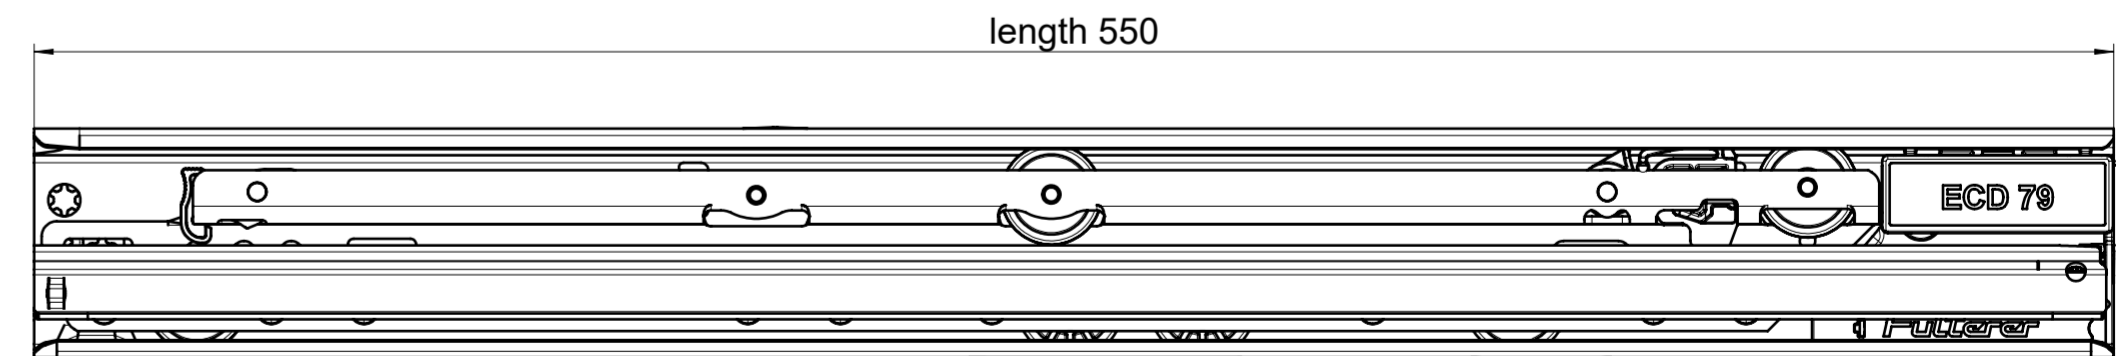

drawn on the left (mirrored on the right)

extension 535

as an option you can retrofit the ECD

Fulterer

ECD 79

Fulterer

length 550

ECD 79

Fulterer

**final approval**

customer name:

signed by:

date:

all dimensions in mm			
missing dimensions see 3D = theor. intersection	scale: <b>1:1</b>	surface/color:	material: <b>CS</b> (technical requirements Fulterer)
<b>prototype approval</b>	drawn: 2022-11-24 EX	date:	description: <b>FR 796-550 CS EN (mm)</b> progressive-action full-extension drawerslide / bottom mount
	proven: 2024-01-16 RK		
 Fulterer AG & Co KG A-6890 Lustenau		drawing number: <b>CS# 796.550-GA.0000</b>	
Fulterer AG CH-9430 St. Margrethen		replaces the edition:	
ind. changes			date
<small>This drawing remains our property and may not be multiplied neither be disclosed to third parties (§§1.3 and 5 from the copyright Act (UrHG)).</small>			<small>covered according to DIN ISO 16016</small>