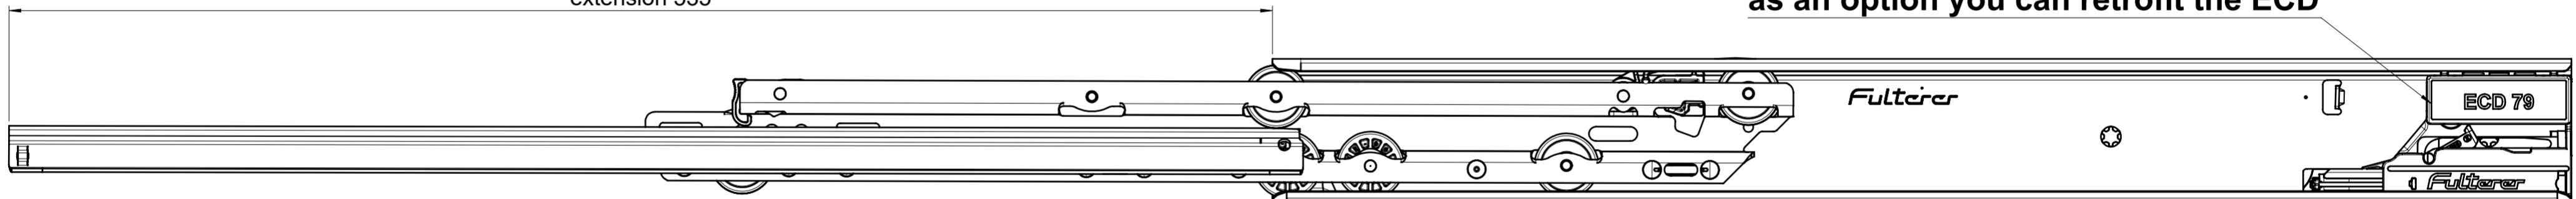

drawn on the left (mirrored on the right)

extension 535

as an option you can retrofit the ECD

Fulterer

ECD 79

Fulterer

length 550

ECD 79

Fulterer

**final approval**

customer name:

signed by:

date:

all dimensions in mm			
missing dimensions see 3D = theor. intersection	scale: <b>1:1</b>	surface/color:	material: <b>CS</b> (technical requirements Fulterer)
<b>prototype approval</b>	drawn: 2022-11-24 EX	date:	description: <b>FR 796-550 CS EN (mm)</b> progressive-action full-extension drawerslide / bottom mount
	proven: 2024-01-16 RK		
 Fulterer AG & Co KG A-6890 Lustenau		drawing number: <b>CS# 796.550-GA.0000</b>	
Fulterer AG CH-9430 St. Margrethen		replaces the edition:	
ind. changes			date
<small>This drawing remains our property and may not be multiplied neither be disclosed to third parties (§§1.3 and 5 from the copyright Act (UrHG)).</small>			<small>covered according to DIN ISO 16016</small>