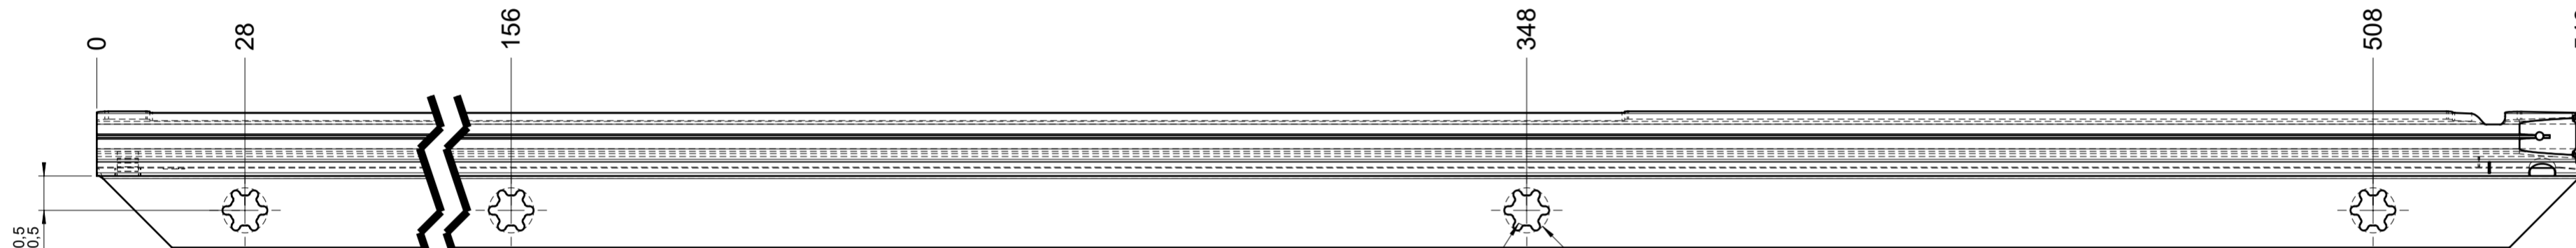

drawn on the left (mirrored on the right)

extension 535

as an option you can retrofit the ECD

Fulterer

ECD 79

Fulterer

length 550

ECD 79

Fulterer

**final approval**

customer name:

signed by:

date:

all dimensions in mm			
missing dimensions see 3D = theor. intersection	scale: <b>1:1</b>	surface/color:	material: <b>CS</b> (technical requirements Fulterer)
<b>prototype approval</b>	drawn: 2022-11-24 EX	date:	description: <b>FR 796-550 CS EN (mm)</b> progressive-action full-extension drawerslide / bottom mount
	proven: 2024-01-16 RK		
 Fulterer AG & Co KG A-6890 Lustenau		drawing number: <b>CS# 796.550-GA.0000</b>	
Fulterer AG CH-9430 St. Margrethen		replaces the edition:	
ind. changes			date
<small>This drawing remains our property and may not be multiplied neither be disclosed to third parties (§§1.3 and 5 from the copyright Act (UrHG)).</small>			<small>covered according to DIN ISO 16016</small>