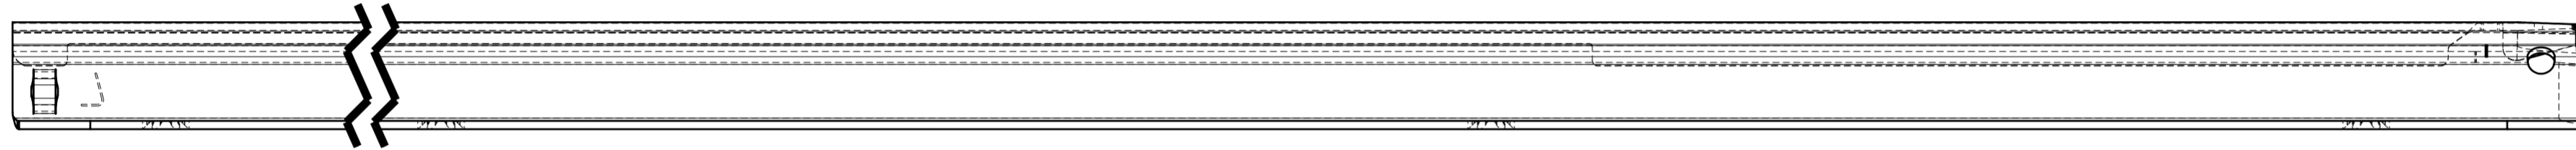

drawn on the left (mirrored on the right)

extension 535

as an option you can retrofit the ECD

Fulterer

ECD 79

Fulterer

length 550

ECD 79

Fulterer

**final approval**

customer name:

signed by:

date:

all dimensions in mm			
missing dimensions see 3D = theor. intersection	scale: <b>1:1</b>	surface/color:	material: <b>CS</b> (technical requirements Fulterer)
<b>prototype approval</b>	drawn: 2022-11-24 EX	date:	description: <b>FR 796-550 CS EN (mm)</b> progressive-action full-extension drawerslide / bottom mount
	proven: 2024-01-16 RK		
 Fulterer AG & Co KG A-6890 Lustenau		drawing number: <b>CS# 796.550-GA.0000</b>	
Fulterer AG CH-9430 St. Margrethen		replaces the edition:	
ind. changes			date
<small>This drawing remains our property and may not be multiplied neither be disclosed to third parties (§§1.3 and 5 from the copyright Act (UrHG)).</small>			<small>covered according to DIN ISO 16016</small>